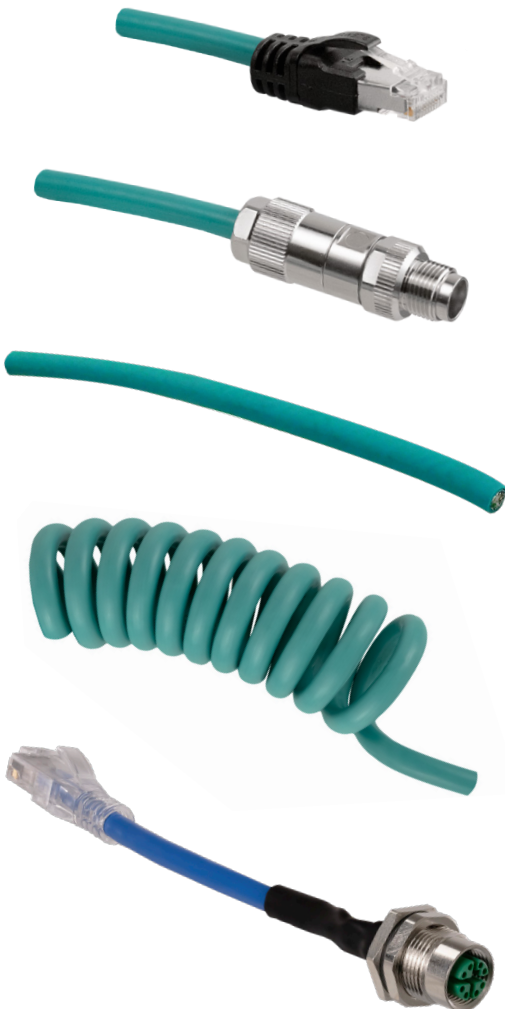

Industrial Cable Assemblies

M12 X-Code & RJ45

The cable assemblies are available in M12 X-Code male to M12 X-Code male, M12 X-Code male to an over molded RJ45 male plug, and RJ45 male to RJ45 male. M12 X-Code cable assemblies provide reliable connections with a high performance in industrial environments for Modbus, Ethernet, PROFINET and EtherCAT. These cable assemblies are made with TPE cable jacket to add to their robust nature.

Bel offers both Cat 5e and Cat 6a performance options that can deliver up to 10 gigabit Ethernet. These cable assemblies allow for quick and reliable connections in industrial environments.

The M12 X-Code to RJ45 plug jumper allows the M12 signal to transverse to the RJ plug and interface with a PC board inside a box. The length of this product can be customized to suit any need.

Features & Benefits

- Sun, oil and gas resistant TPE cable jacket
- IP67 rated M12 X-Code connectors
- Available in Cat 5e and Cat 6a performance speeds
- Multiple end configurations available
- Free end configuration available for customer specific termination requirements

Applications

- Industrial Automation
- Sensor and power applications
- Alternative energy solutions
- Communications
- Robotics