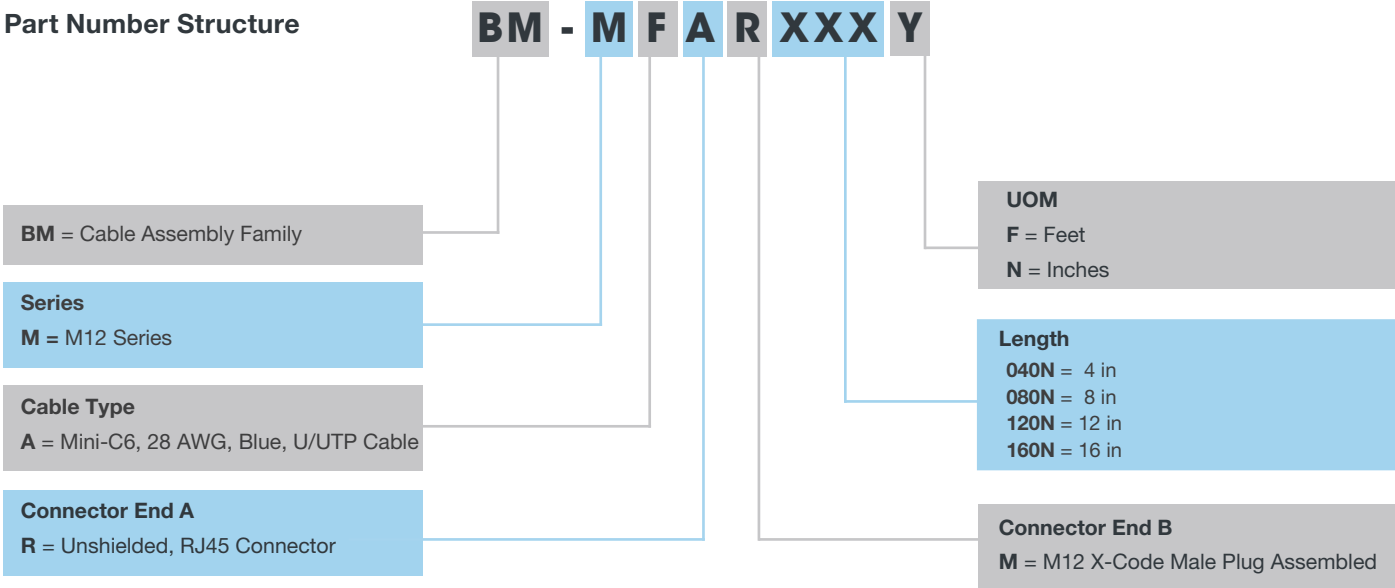

## Part Number Structure

**BM - M A M M XXX F**

## Straight Cable Assemblies

Bel Part Number	Category	Connector End A	Connector End B	Lengths Available	
				ft	m
BM-MARM003F	Cat 6a	Shielded, Over Molded RJ45	M12 X-Code Male Plug	3ft	0.91m
BM-MARM005F	Cat 6a	Shielded, Over Molded RJ45	M12 X-Code Male Plug	5ft	1.52m
BM-MARM007F	Cat 6a	Shielded, Over Molded RJ45	M12 X-Code Male Plug	7ft	2.13m
BM-MARM010F	Cat 6a	Shielded, Over Molded RJ45	M12 X-Code Male Plug	10ft	3.04m
BM-MARM015F	Cat 6a	Shielded, Over Molded RJ45	M12 X-Code Male Plug	15ft	4.57m
BM-MARM030F	Cat 6a	Shielded, Over Molded RJ45	M12 X-Code Male Plug	30ft	9.14m
BM-MARM010M	Cat 6a	Shielded, Over Molded RJ45	M12 X-Code Male Plug	3.28ft	1m
BM-MARM020M	Cat 6a	Shielded, Over Molded RJ45	M12 X-Code Male Plug	6.56ft	2m
BM-MARM030M	Cat 6a	Shielded, Over Molded RJ45	M12 X-Code Male Plug	9.84ft	3m
BM-MARM050M	Cat 6a	Shielded, Over Molded RJ45	M12 X-Code Male Plug	16.40ft	5m
BM-MARM100M	Cat 6a	Shielded, Over Molded RJ45	M12 X-Code Male Plug	32.80ft	10m
BM-MBRM003F	Cat 5e	Shielded, Over Molded RJ45	M12 X-Code Male Plug	3ft	0.91m
BM-MBRM005F	Cat 5e	Shielded, Over Molded RJ45	M12 X-Code Male Plug	5ft	1.52m
BM-MBRM007F	Cat 5e	Shielded, Over Molded RJ45	M12 X-Code Male Plug	7ft	2.13m

### Part Number Structure