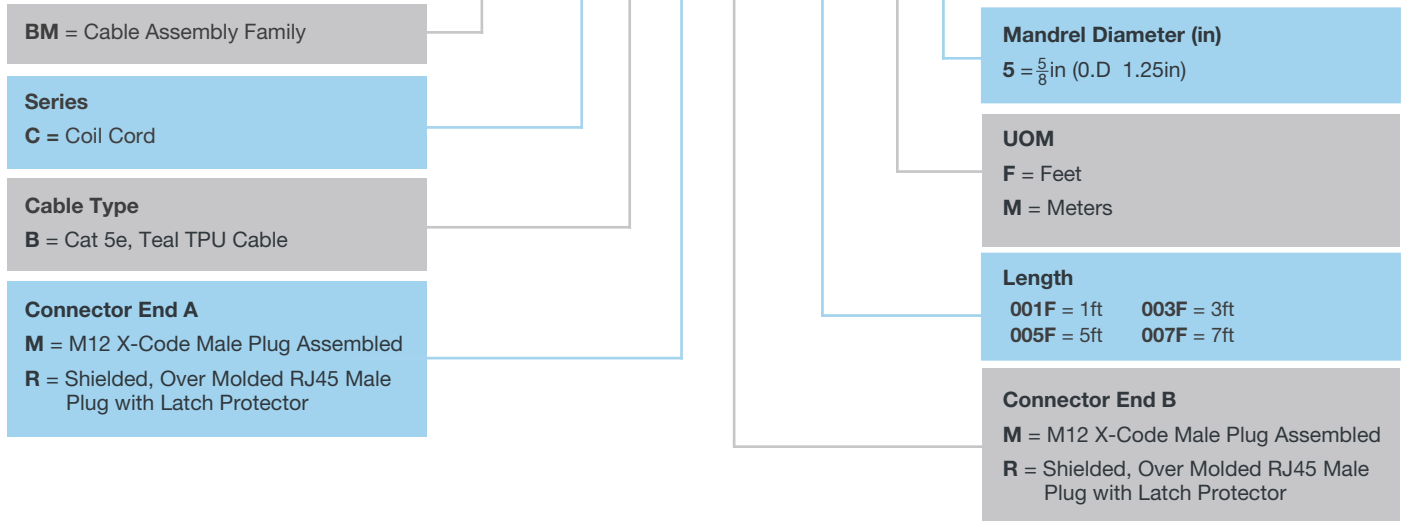

Part Number Structure

BM - C B M M XXX F A

Coiled Cable Assemblies

Bel Part Number	Category	Connector End A	Connector End B	Lengths Available	
				ft	m
BM-CBMR001F5	Cat 5e	M12 X-Code Male	Shielded, Over Molded RJ45	1ft	0.3m
BM-CBMR003F5	Cat 5e	M12 X-Code Male	Shielded, Over Molded RJ45	3ft	0.9m
BM-CBMR005F5	Cat 5e	M12 X-Code Male	Shielded, Over Molded RJ45	5ft	1.5m
BM-CBMR007F5	Cat 5e	M12 X-Code Male	Shielded, Over Molded RJ45	7ft	2.1m
BM-CBMM001F5	Cat 5e	M12 X-Code Male	M12 X-Code Male	1ft	0.3m
BM-CBMM003F5	Cat 5e	M12 X-Code Male	M12 X-Code Male	3ft	0.9m
BM-CBMM005F5	Cat 5e	M12 X-Code Male	M12 X-Code Male	5ft	1.5m
BM-CBMM007F5	Cat 5e	M12 X-Code Male	M12 X-Code Male	7ft	2.1m
BM-CBRR001F5	Cat 5e	Shielded, Over Molded RJ45	Shielded, Over Molded RJ45	1ft	0.3m
BM-CBRR003F5	Cat 5e	Shielded, Over Molded RJ45	Shielded, Over Molded RJ45	3ft	0.9m
BM-CBRR005F5	Cat 5e	Shielded, Over Molded RJ45	Shielded, Over Molded RJ45	5ft	1.5m
BM-CBRR007F5	Cat 5e	Shielded, Over Molded RJ45	Shielded, Over Molded RJ45	7ft	2.1m